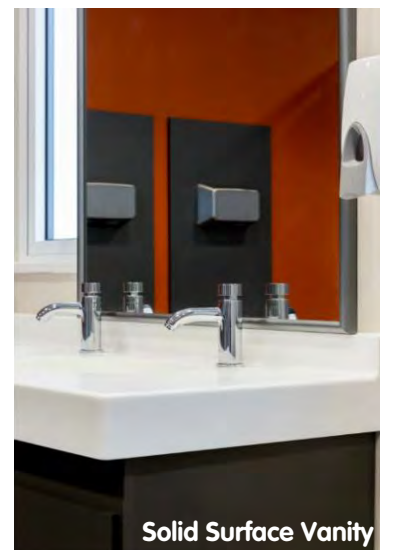

A product built to last

Shebbear College needed reliable, hard-wearing products that also looked the part, they chose our Splash cubicles and Solid Surface Washtroughs that do exactly that. The brand new washroom facilities provide a modern and welcoming feel, with the sleek design offering an adult environment for the sixth-formers.

Stunning, Stylish Splash

Our stunning Splash range is ideal for school environments being both water and vandal resistant. Manufactured from robust SGL, it features through-fixed polished aluminium hardware for maximum durability, with a stylish, sleek aluminium headrail to complete the modern look. Splash ticks all the boxes for a top quality performance and appearance, fitting in perfectly with the new sixth-form centre.

Our Splash cubicles are available in 36 laminate colours, Shebbear College decided to go with our Diamond and Charcoal that matched their school colours, keeping consistency throughout the school.

Along with our Splash cubicles, Shebbear also chose our stunning Solid Surface Washtroughs in Hailstone to complete their washrooms. Our Solid Surface range is now available in 15 fabulous colours, including bright & bold options!

Splash SGL

Solid Surface Vanity